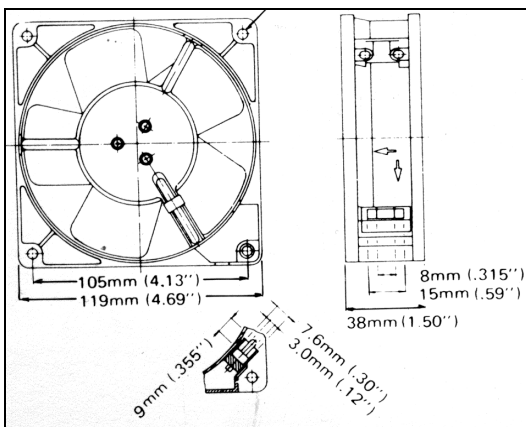

**Bearings:** Precision ball bearings

**Operating Temperature:** -30°C to +75°C

**Frequency:** 50/60 Hz

CODE	SIZE (mm)	Volts	Current (mA) Running Lock	Power (W)	Noise DB (A)	Airflow (CFM)	Speed RPM
3E-115B	80x80x38	115	140/130	11/10	31/34	26/32	2700/3100
3E-230B	80x80x38	230	85/75	13/12	31/34	26/32	2700/3100
4E-115B	119x119x38	115	250/240	24/22	41/45	82/96	2650/3000
4E-230B	119x119x38	230	140/130	22/21	41/45	82/96	2650/3000
4E-230B-17	119x119x38	230	120/110	19/18	27/32	52/58	1600/1700
5E-115B	170x150x55	115	640/540	48/46	50/53	200/240	2750/3100
5E-230B	170x150x55	230	300/280	46/44	50/53	200/240	2750/3100

### DC Fans

**Construction:** Plastic housing and blades (UL 94V-0 rating).

**Terminals:** 290mm (12") flying leads.

**Bearings:** Precision ball bearings

**Insulation Resistance:** 10 Meg Ohm min. at 500V DC (between frame and terminal)

**Dialelectric Strength:** 5mA max. @ 500V AC 60 HZ one minute (between frame and terminal)

**Operating Temperature:** -30°C to +75°C

CODE	SIZE (mm)	Rated Voltage (V) DC	Rated Current (A)	Rated Input Power (W)	Max. Air Flow (CFM)	Max. Air Pressure (mmH2O)	Noise Db
BP602512H	60X60X25	12	0.13	1.56	18.7	4.1	30
BP602524H	60x60x25	24	0.12	2.88	18.7	4.1	30
BP802512H	80x80x25	12	0.20	2.40	32.4	5.5	35
BP802524H	80X80X25	24	0.13	3.12	32.4	5.5	35
BP1202512H	120x120x25	12	0.38	4.56	79.2	5.5	50
BP1202524H	120x120x25	24	0.24	5.76	79.2	5.5	50

**AC-3E** 80 x 80 x 38mm

**3E-115B:** 115V AC

**3E-230B:** 230V AC

**AC-4E** 119 x 119 x 38mm

**4E-115B:** 115V AC

**4E-230B:** 230V AC

**4E-230B-17** (Slower speed): 230V AC

**AC-5E** 150 x 55mm