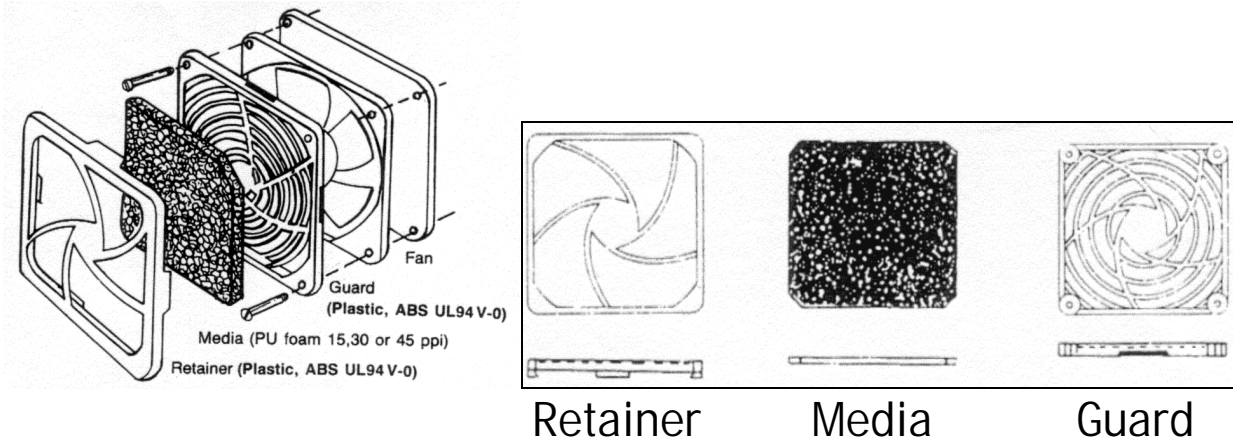

Fan Filter Kits:

FF-80: Fits all 80mm fans

FF-120: Fits all 120mm fans