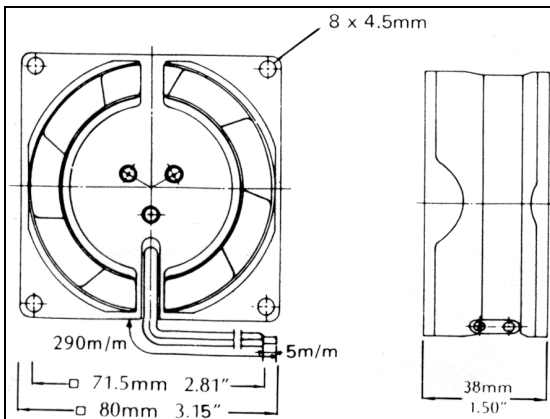

**Bearings:** Precision ball bearings

**Operating Temperature:** -30°C to +75°C

**Frequency:** 50/60 Hz

CODE	SIZE (mm)	Volts	Current (mA) Running Lock	Power (W)	Noise DB (A)	Airflow (CFM)	Speed RPM
3E-115B	80x80x38	115	140/130	11/10	31/34	26/32	2700/3100
3E-230B	80x80x38	230	85/75	13/12	31/34	26/32	2700/3100
4E-115B	119x119x38	115	250/240	24/22	41/45	82/96	2650/3000
4E-230B	119x119x38	230	140/130	22/21	41/45	82/96	2650/3000
4E-230B-17	119x119x38	230	120/110	19/18	27/32	52/58	1600/1700
5E-115B	170x150x55	115	640/540	48/46	50/53	200/240	2750/3100
5E-230B	170x150x55	230	300/280	46/44	50/53	200/240	2750/3100

### DC Fans

**Construction:** Plastic housing and blades (UL 94V-0 rating).

**Terminals:** 290mm (12") flying leads.

**Bearings:** Precision ball bearings

**Insulation Resistance:** 10 Meg Ohm min. at 500V DC (between frame and terminal)

**Dialelectric Strength:** 5mA max. @ 500V AC 60 HZ one minute (between frame and terminal)

**Operating Temperature:** -30°C to +75°C

CODE	SIZE (mm)	Rated Voltage (V) DC	Rated Current (A)	Rated Input Power (W)	Max. Air Flow (CFM)	Max. Air Pressure (mmH2O)	Noise Db
BP602512H	60X60X25	12	0.13	1.56	18.7	4.1	30
BP602524H	60x60x25	24	0.12	2.88	18.7	4.1	30
BP802512H	80x80x25	12	0.20	2.40	32.4	5.5	35
BP802524H	80X80X25	24	0.13	3.12	32.4	5.5	35
BP1202512H	120x120x25	12	0.38	4.56	79.2	5.5	50
BP1202524H	120x120x25	24	0.24	5.76	79.2	5.5	50

**AC-3E** 80 x 80 x 38mm

**3E-115B:** 115V AC

**3E-230B:** 230V AC

**AC-4E** 119 x 119 x 38mm

**4E-115B:** 115V AC

**4E-230B:** 230V AC

**4E-230B-17** (Slower speed): 230V AC

**AC-5E** 150 x 55mm