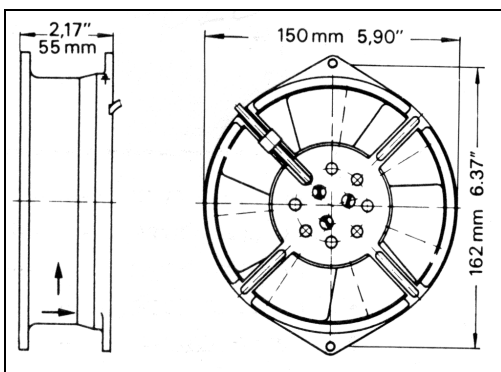

AC-5E 150 x 55mm