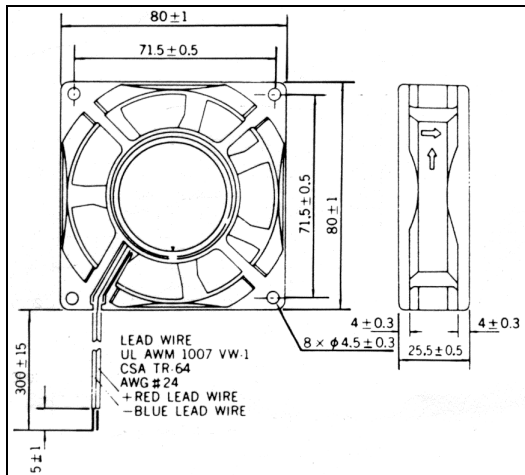

DC 8025

BP802512H: 12V DC   BP802524H: 24V DC