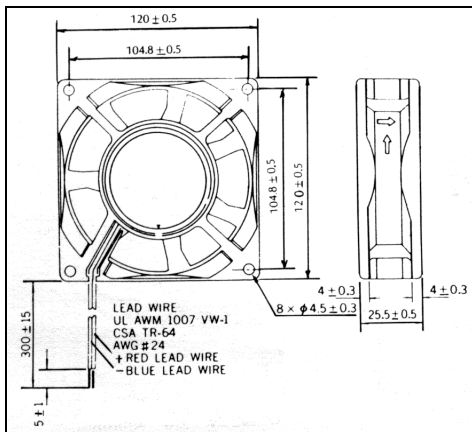

DC 12025

BP1202512H: 12V DC   BP1202524H: 24V DC